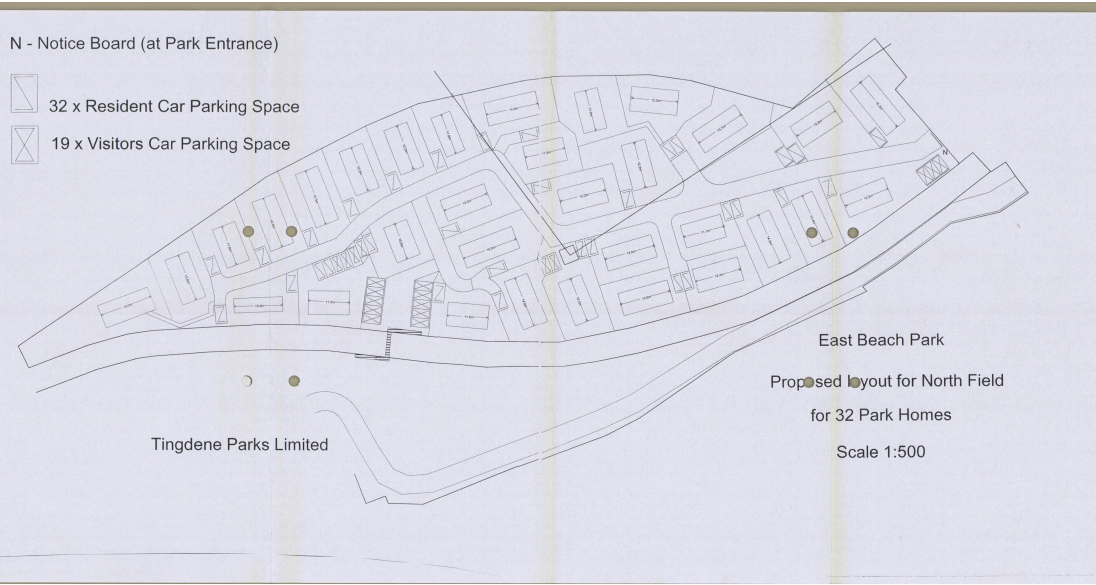

N - Notice Board (at Park Entrance)

32 x Resident Car Parking Space

19 x Visitors Car Parking Space

East Beach Park

Proposed layout for North Field
for 32 Park Homes

Scale 1:500

Tingdene Parks Limited